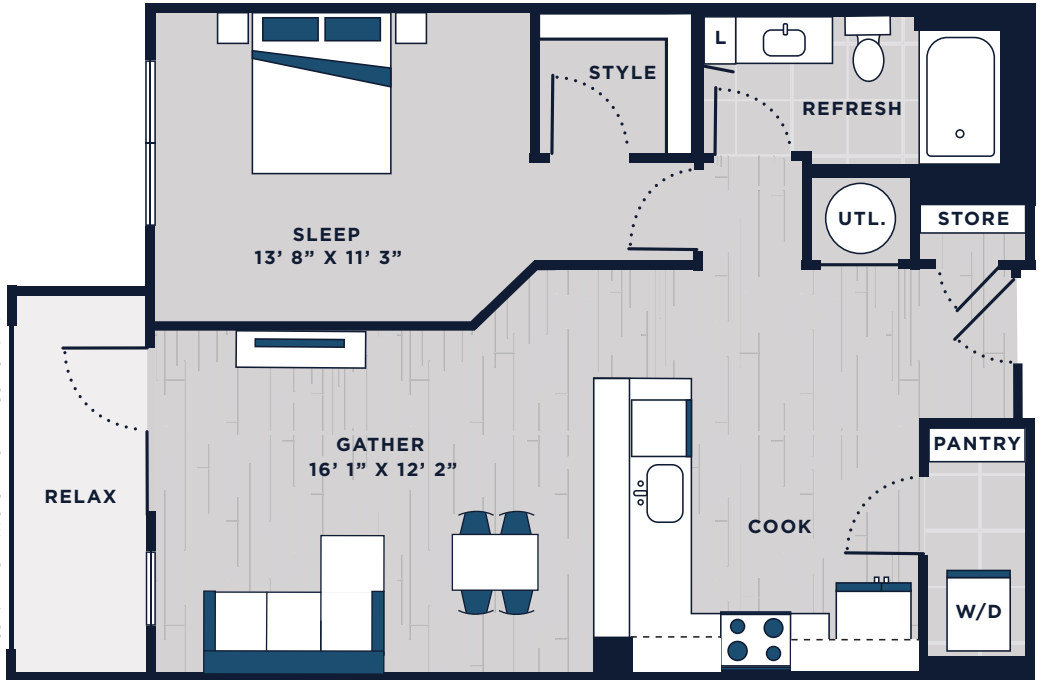

VARIANCE: SOME RESIDENCES WITHOUT BALCONY

A6
1 BED, 1 BATH | 794 SQ FT

Floor plans are artist's rendering. Details and dimensions may differ. 