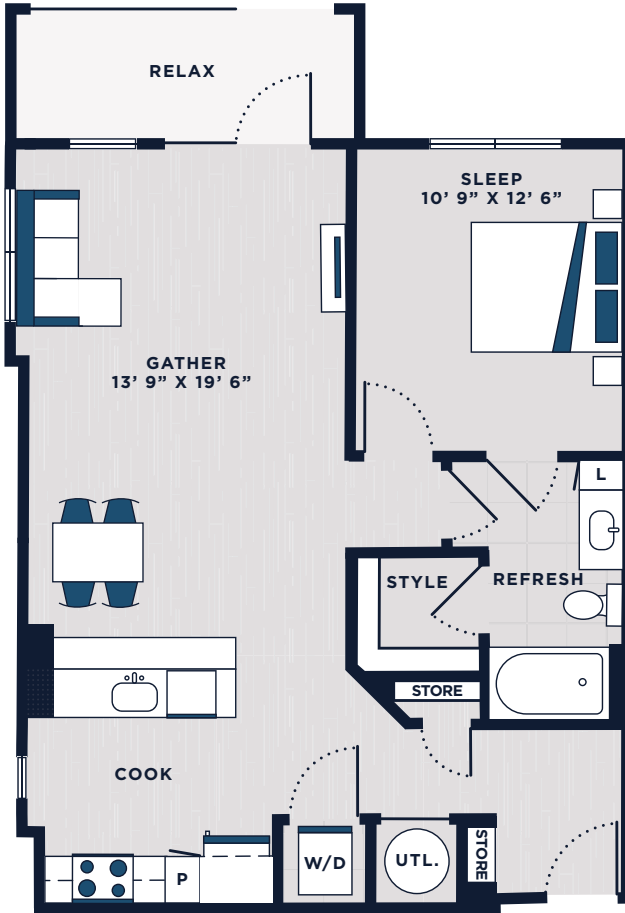

CONNECTS TO COURTYARD IN SELECT RESIDENCES

A3B.1

1 BED, 1 BATH | 812 SQ FT

Floor plans are artist's rendering. Details and dimensions may differ. 