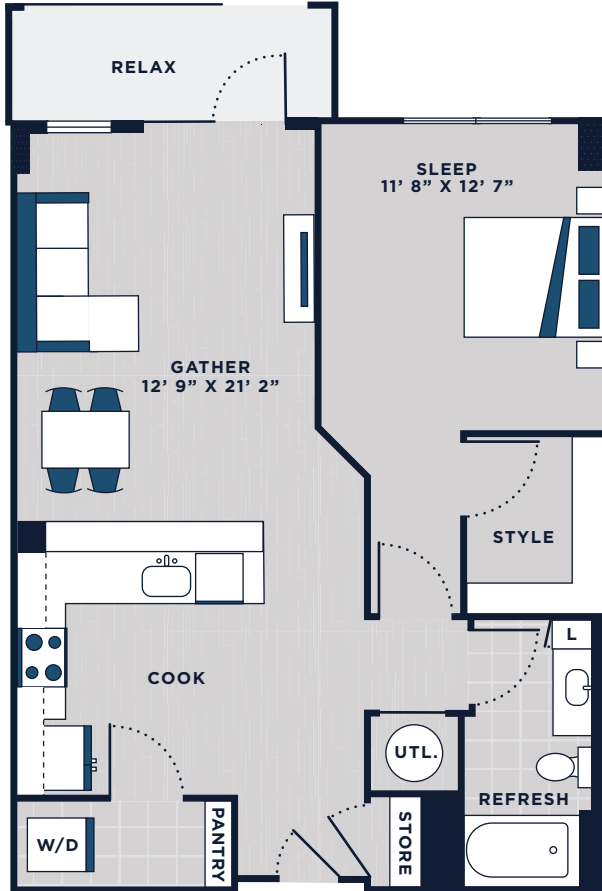

CONNECTS TO COURTYARD IN SELECT RESIDENCES

A2B.1

1 BED, 1 BATH | 806 SQ FT

Floor plans are artist's rendering. Details and dimensions may differ. 